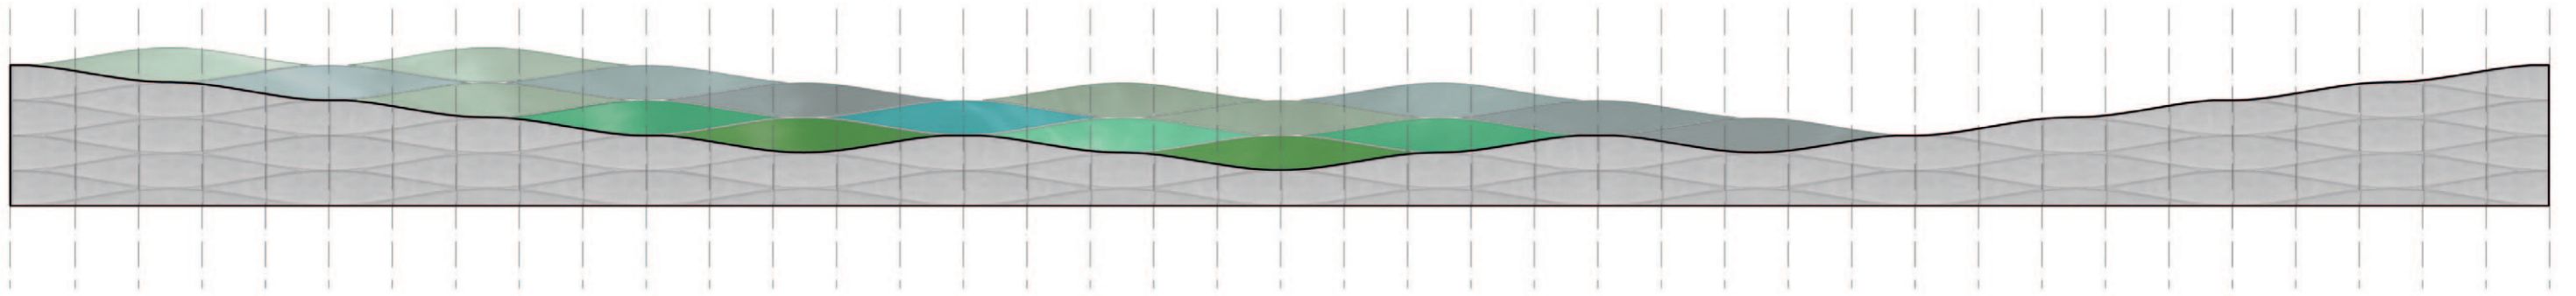

AERIAL VIEW OF SOUTHERN VENTILATION OUTLET STRUCTURE

Noise wall 01
Front Elevation

Noise wall 02
Front Elevation

Noise wall 01
Rear Elevation

Noise wall 02
Rear Elevation

NIGHT VIEW OF ROSALA AVE PEDESTRIAN CROSSING, WEST GATE FREEWAY

NIGHT VIEW OF MUIR ST PEDESTRIAN CROSSING, WEST GATE FREEWAY

SOUTHERN ENTRY PORTAL VICINITY