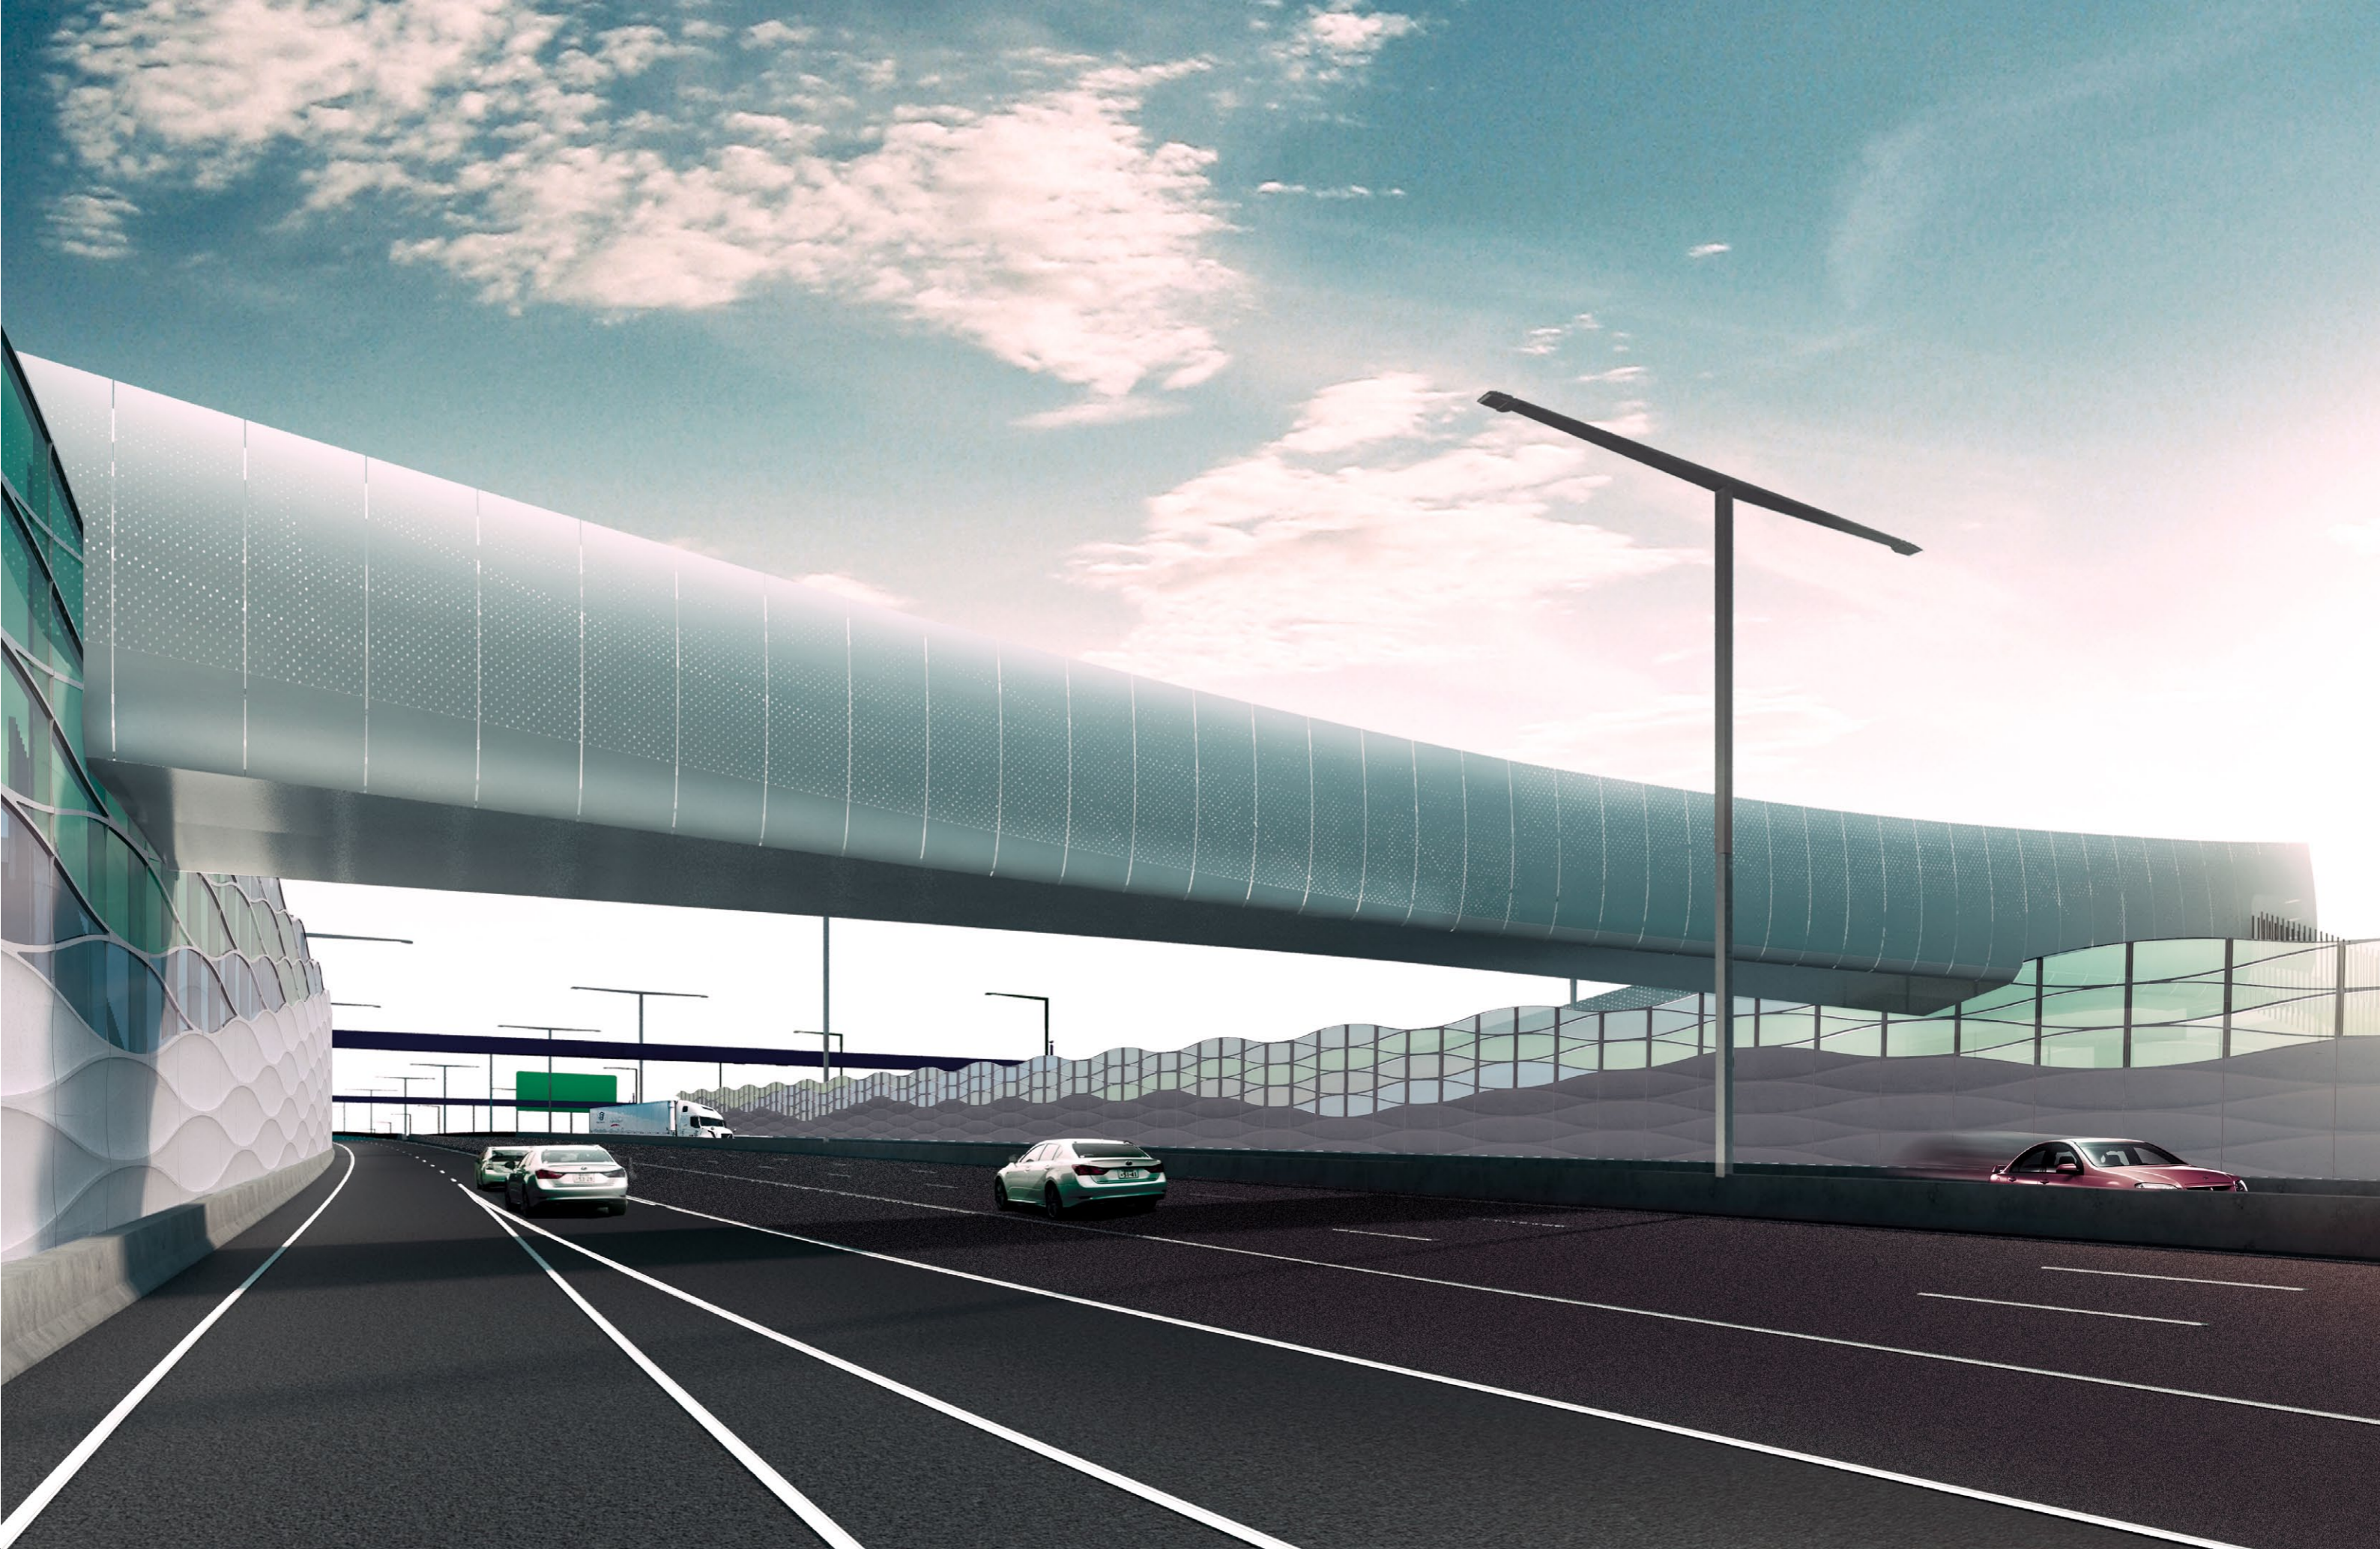

AERIAL VIEW OF SOUTHERN VENTILATION OUTLET STRUCTURE

Noise wall 01
Front Elevation

Noise wall 02
Front Elevation

Noise wall 01
Rear Elevation

Noise wall 02
Rear Elevation

NIGHT VIEW OF ROSALA AVE PEDESTRIAN CROSSING, WEST GATE FREEWAY

NIGHT VIEW OF MUIR ST PEDESTRIAN CROSSING, WEST GATE FREEWAY

SOUTHERN ENTRY PORTAL VICINITY