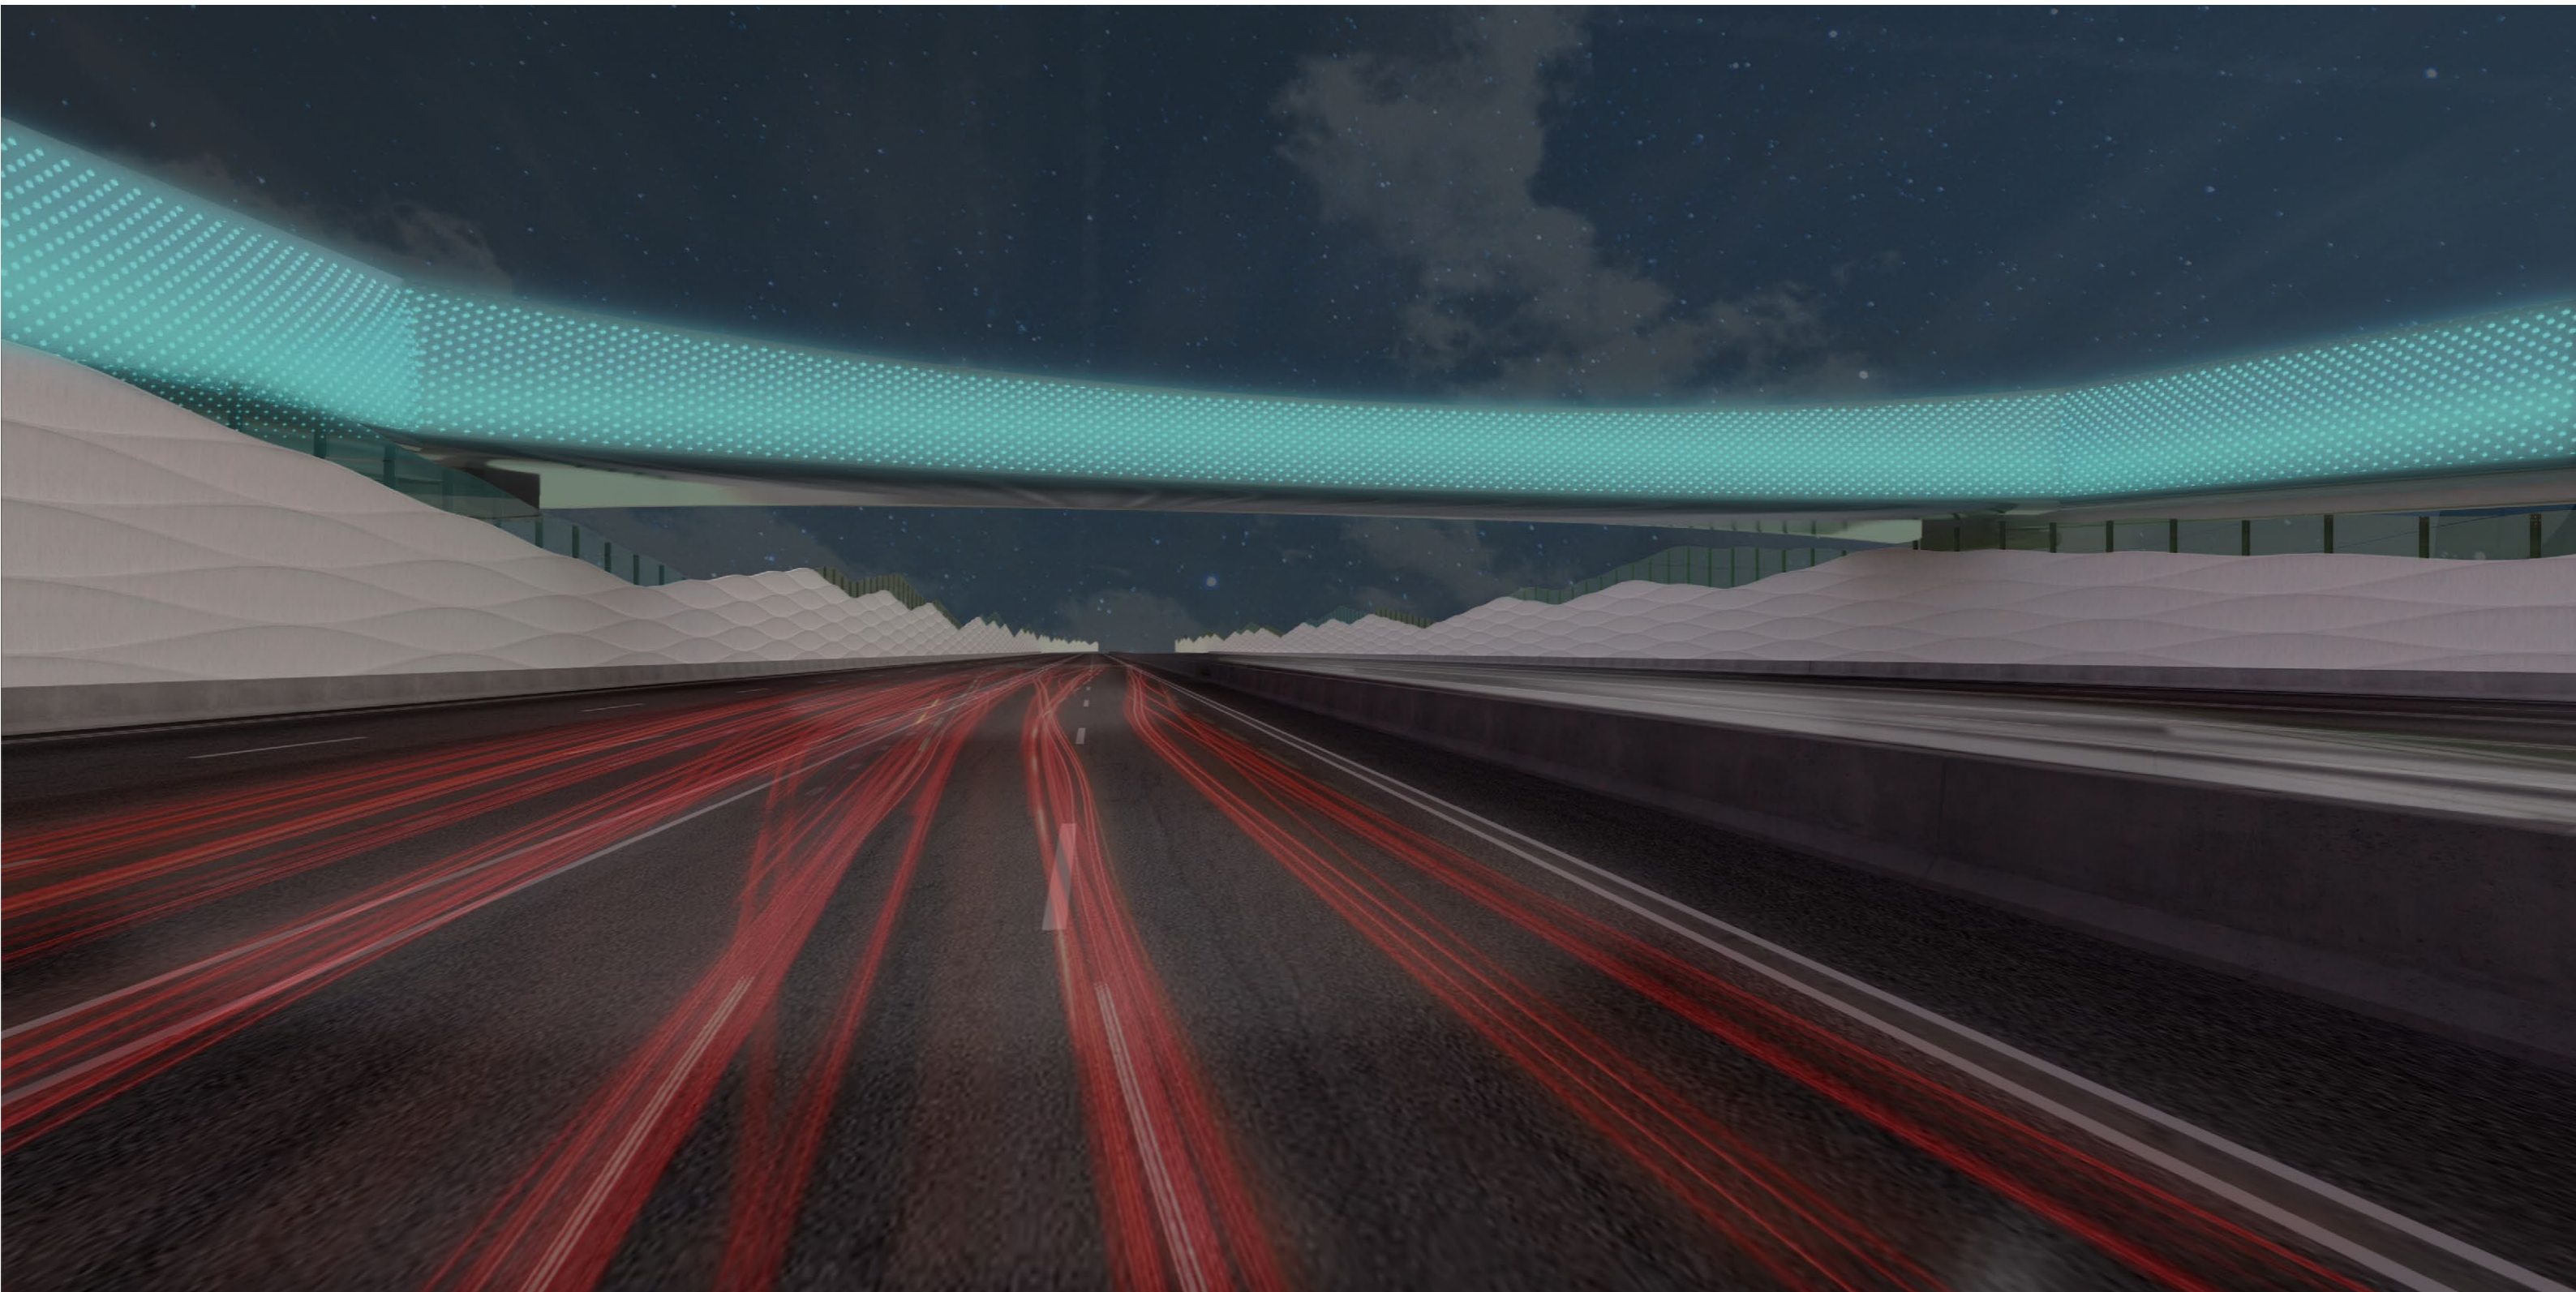

AERIAL VIEW OF SOUTHERN VENTILATION OUTLET STRUCTURE

Noise wall 01
Front Elevation

Noise wall 02
Front Elevation

Noise wall 01
Rear Elevation

Noise wall 02
Rear Elevation

NIGHT VIEW OF ROSALA AVE PEDESTRIAN CROSSING, WEST GATE FREEWAY

NIGHT VIEW OF MUIR ST PEDESTRIAN CROSSING, WEST GATE FREEWAY

SOUTHERN ENTRY PORTAL VICINITY