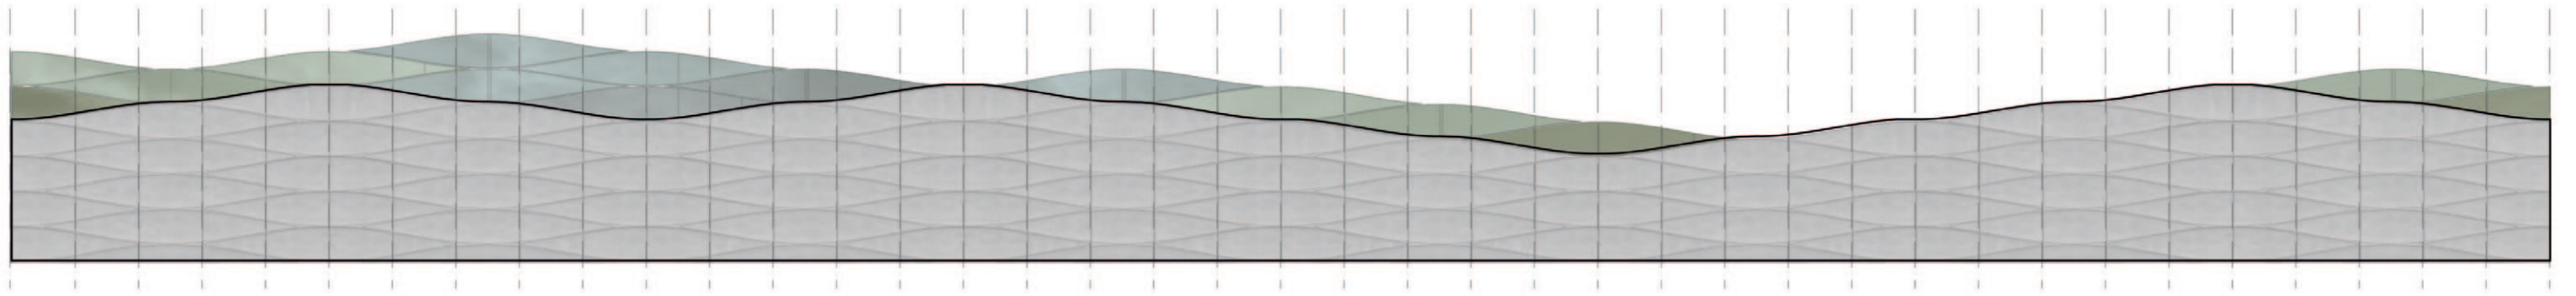

AERIAL VIEW OF SOUTHERN VENTILATION OUTLET STRUCTURE

Noise wall 01
Front Elevation

Noise wall 02
Front Elevation

Noise wall 01
Rear Elevation

Noise wall 02
Rear Elevation

NIGHT VIEW OF ROSALA AVE PEDESTRIAN CROSSING, WEST GATE FREEWAY

NIGHT VIEW OF MUIR ST PEDESTRIAN CROSSING, WEST GATE FREEWAY

SOUTHERN ENTRY PORTAL VICINITY