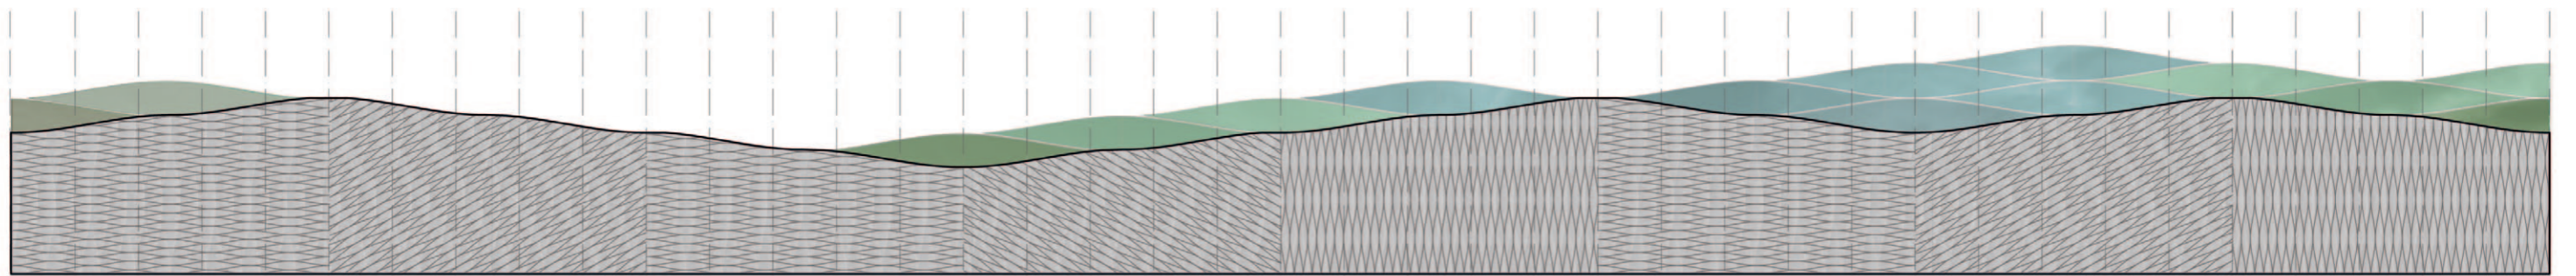

AERIAL VIEW OF SOUTHERN VENTILATION OUTLET STRUCTURE

Noise wall 01
Front Elevation

Noise wall 02
Front Elevation

Noise wall 01
Rear Elevation

Noise wall 02
Rear Elevation

NIGHT VIEW OF ROSALA AVE PEDESTRIAN CROSSING, WEST GATE FREEWAY

NIGHT VIEW OF MUIR ST PEDESTRIAN CROSSING, WEST GATE FREEWAY

SOUTHERN ENTRY PORTAL VICINITY