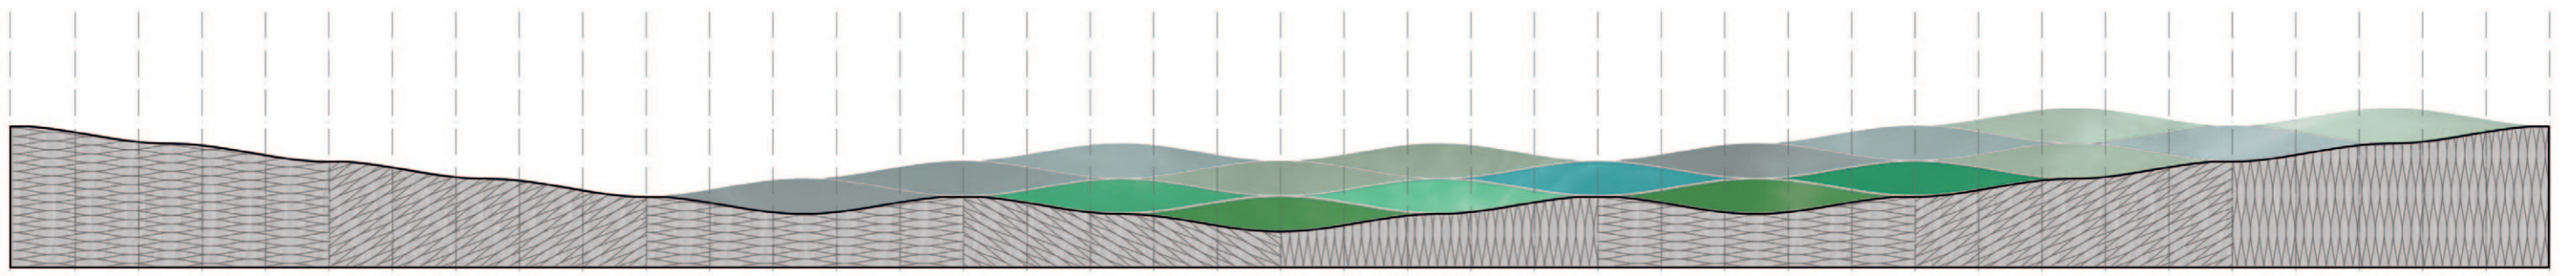

AERIAL VIEW OF SOUTHERN VENTILATION OUTLET STRUCTURE

Noise wall 01
Front Elevation

Noise wall 02
Front Elevation

Noise wall 01
Rear Elevation

Noise wall 02
Rear Elevation

NIGHT VIEW OF ROSALA AVE PEDESTRIAN CROSSING, WEST GATE FREEWAY

NIGHT VIEW OF MUIR ST PEDESTRIAN CROSSING, WEST GATE FREEWAY

SOUTHERN ENTRY PORTAL VICINITY