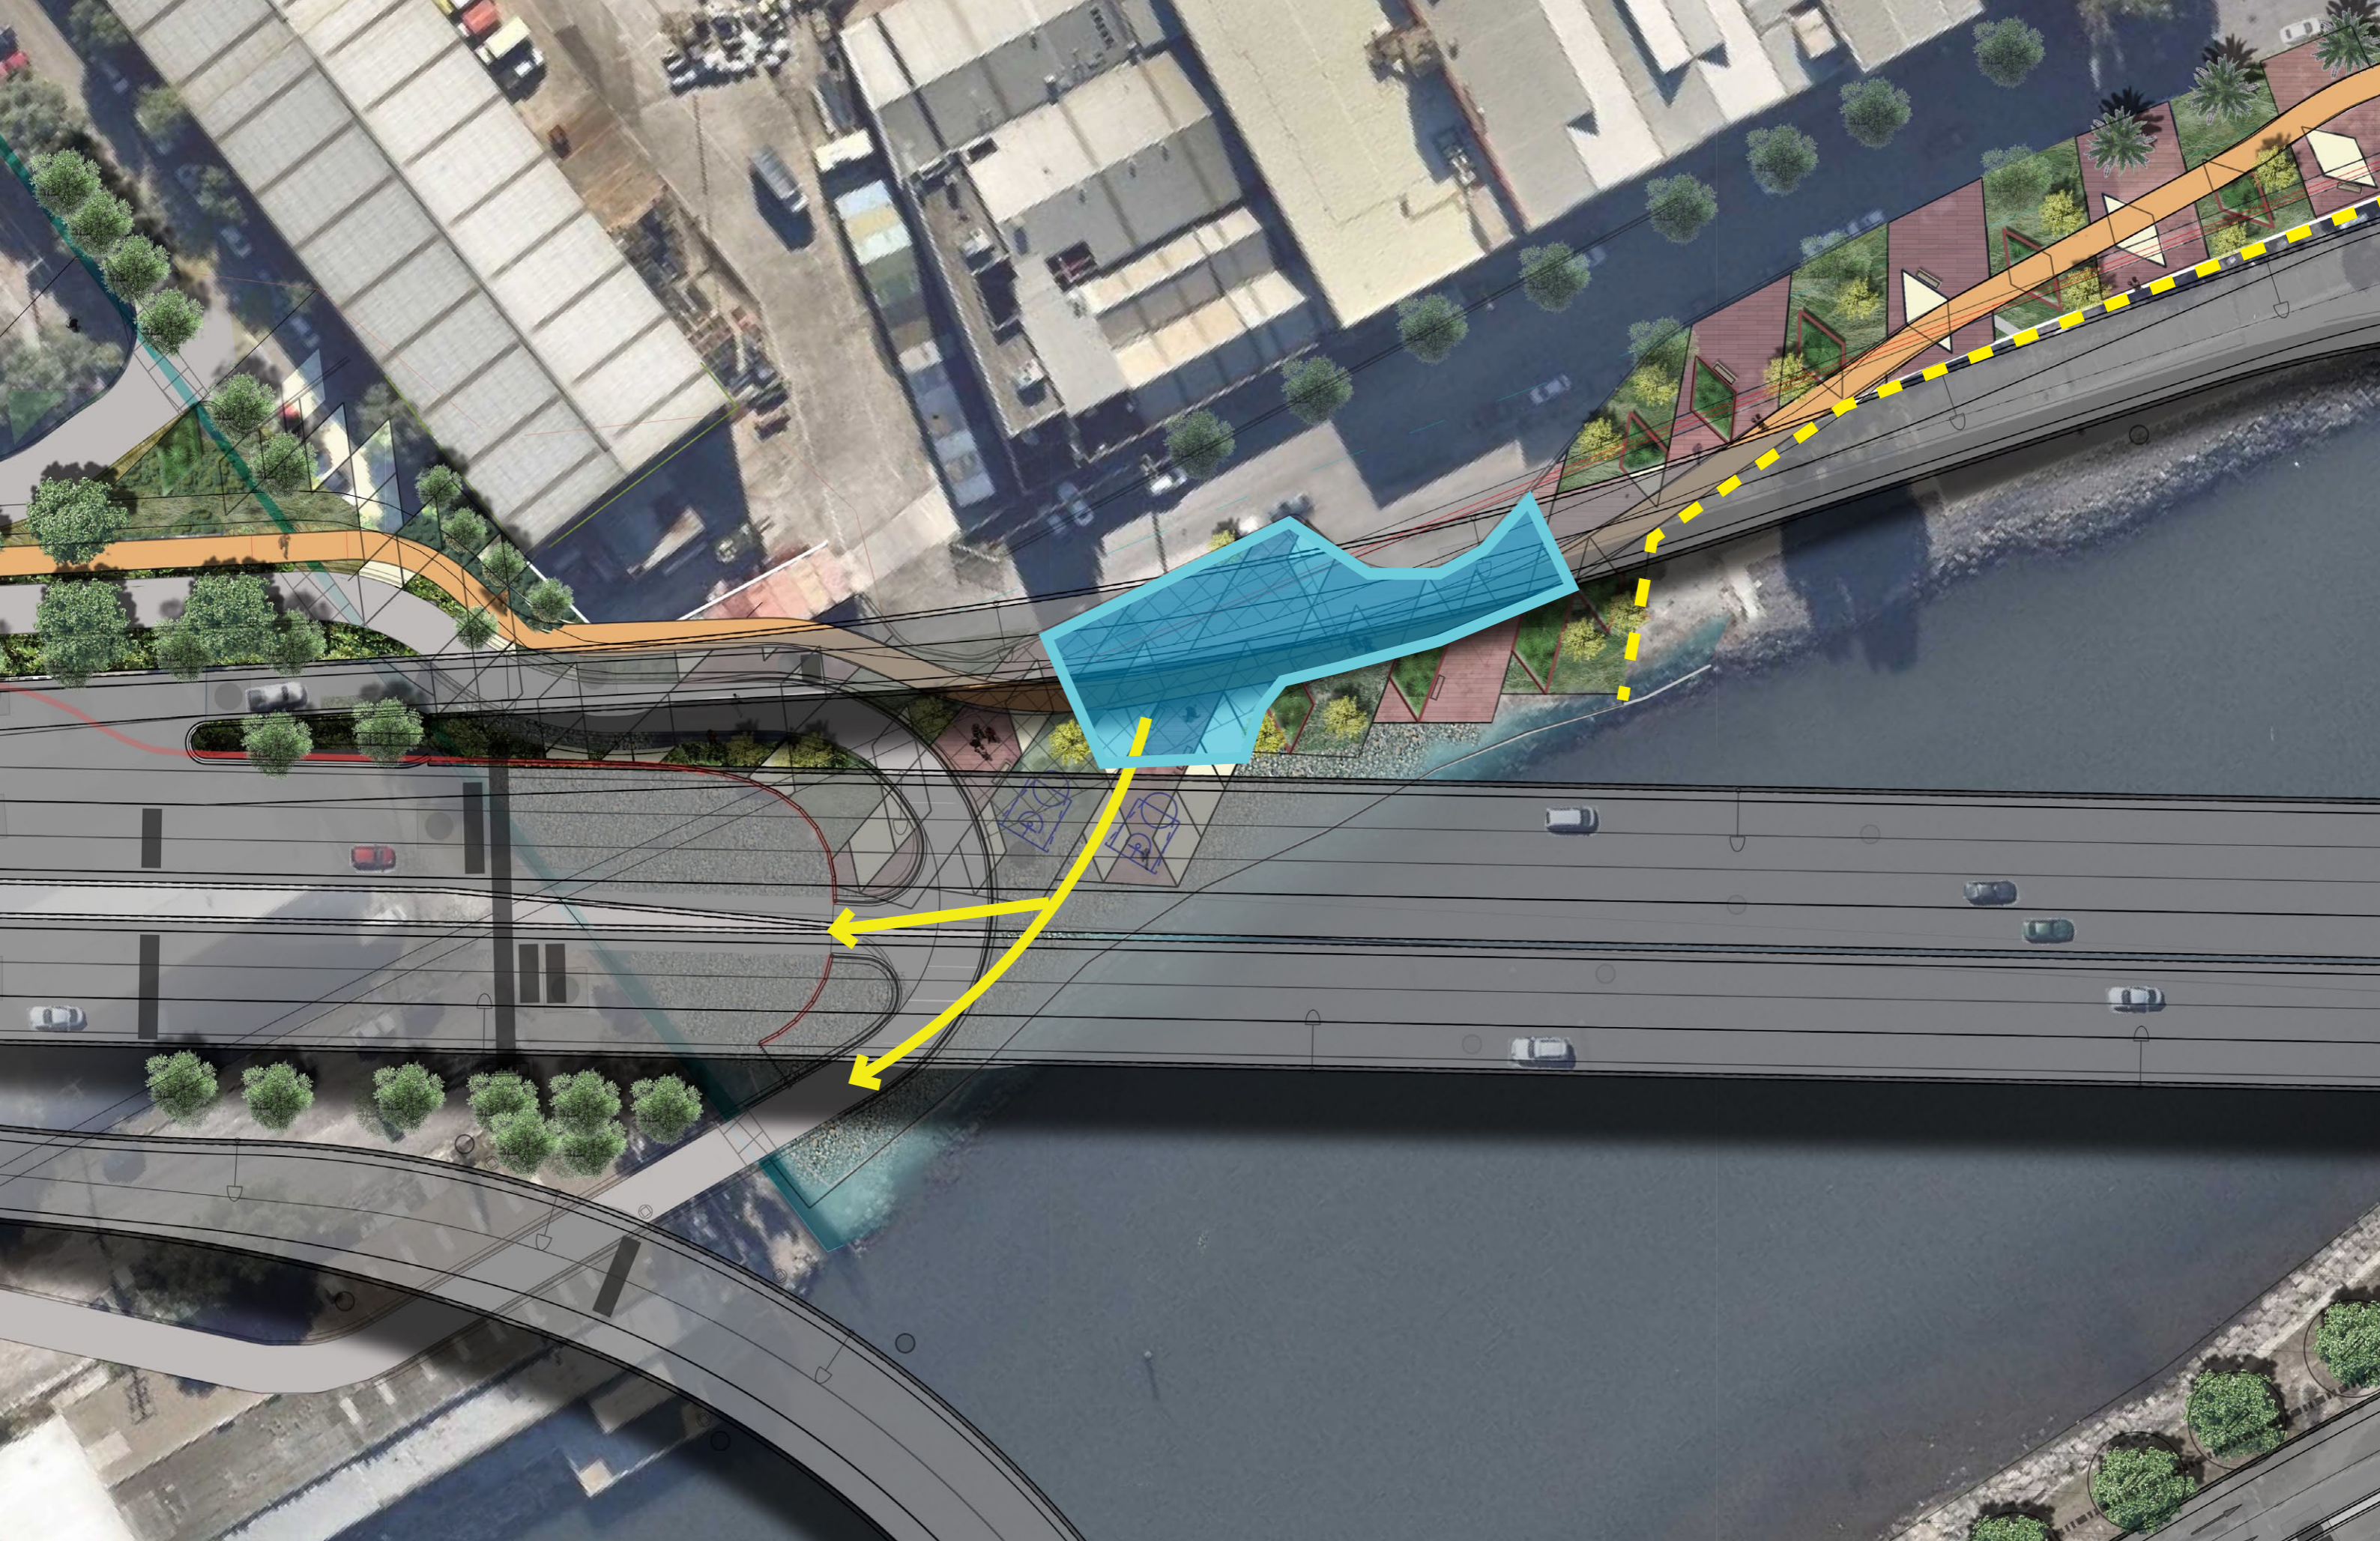

AERIAL OF MARIBYRNONG CROSSING NIGHT VIEW

4.7 m

4.5 m

AERIAL OF MARIBYRNONG CROSSING

AERIAL OF MARIBYRNONG CROSSING

EASTERN CONNECTIVITY

FOOTSCRAY WHARF 1944

ROPE TARRING