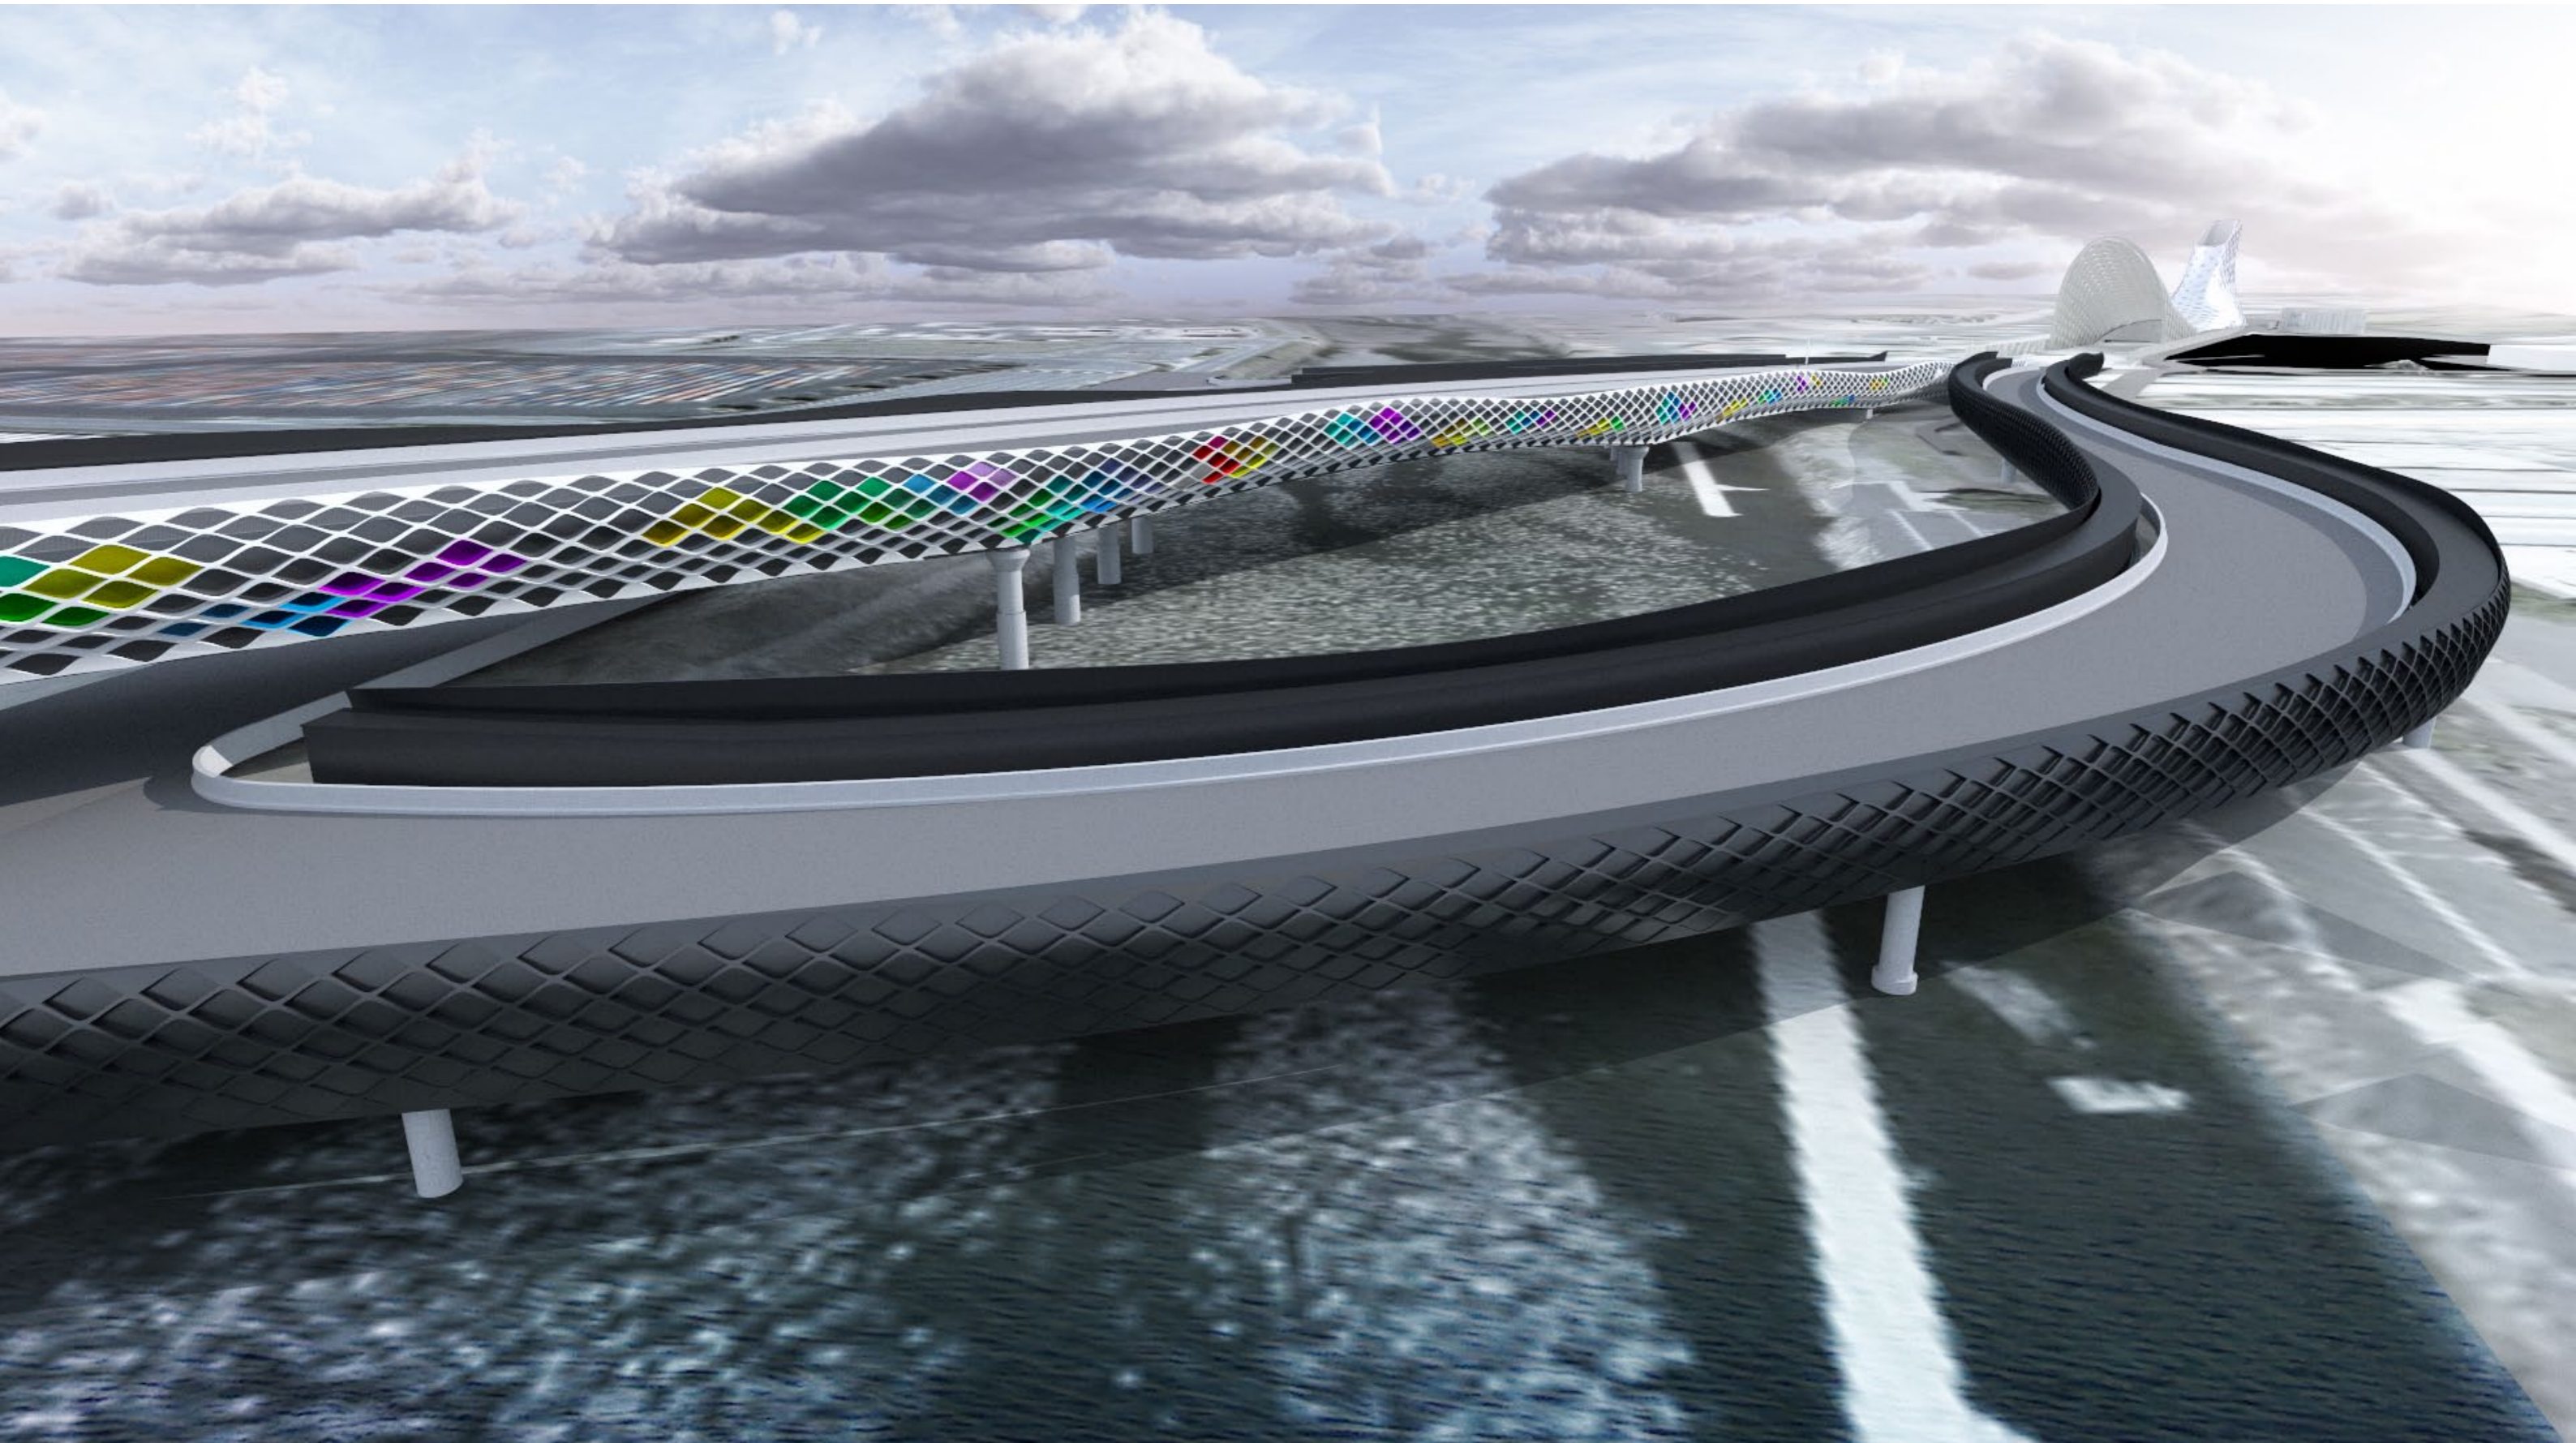

AERIAL OF MARIBYRNONG CROSSING NIGHT VIEW

4.7 m

4.5 m

AERIAL OF MARIBYRNONG CROSSING

AERIAL OF MARIBYRNONG CROSSING

EASTERN CONNECTIVITY

FOOTSCRAY WHARF 1944

ROPE TARRING