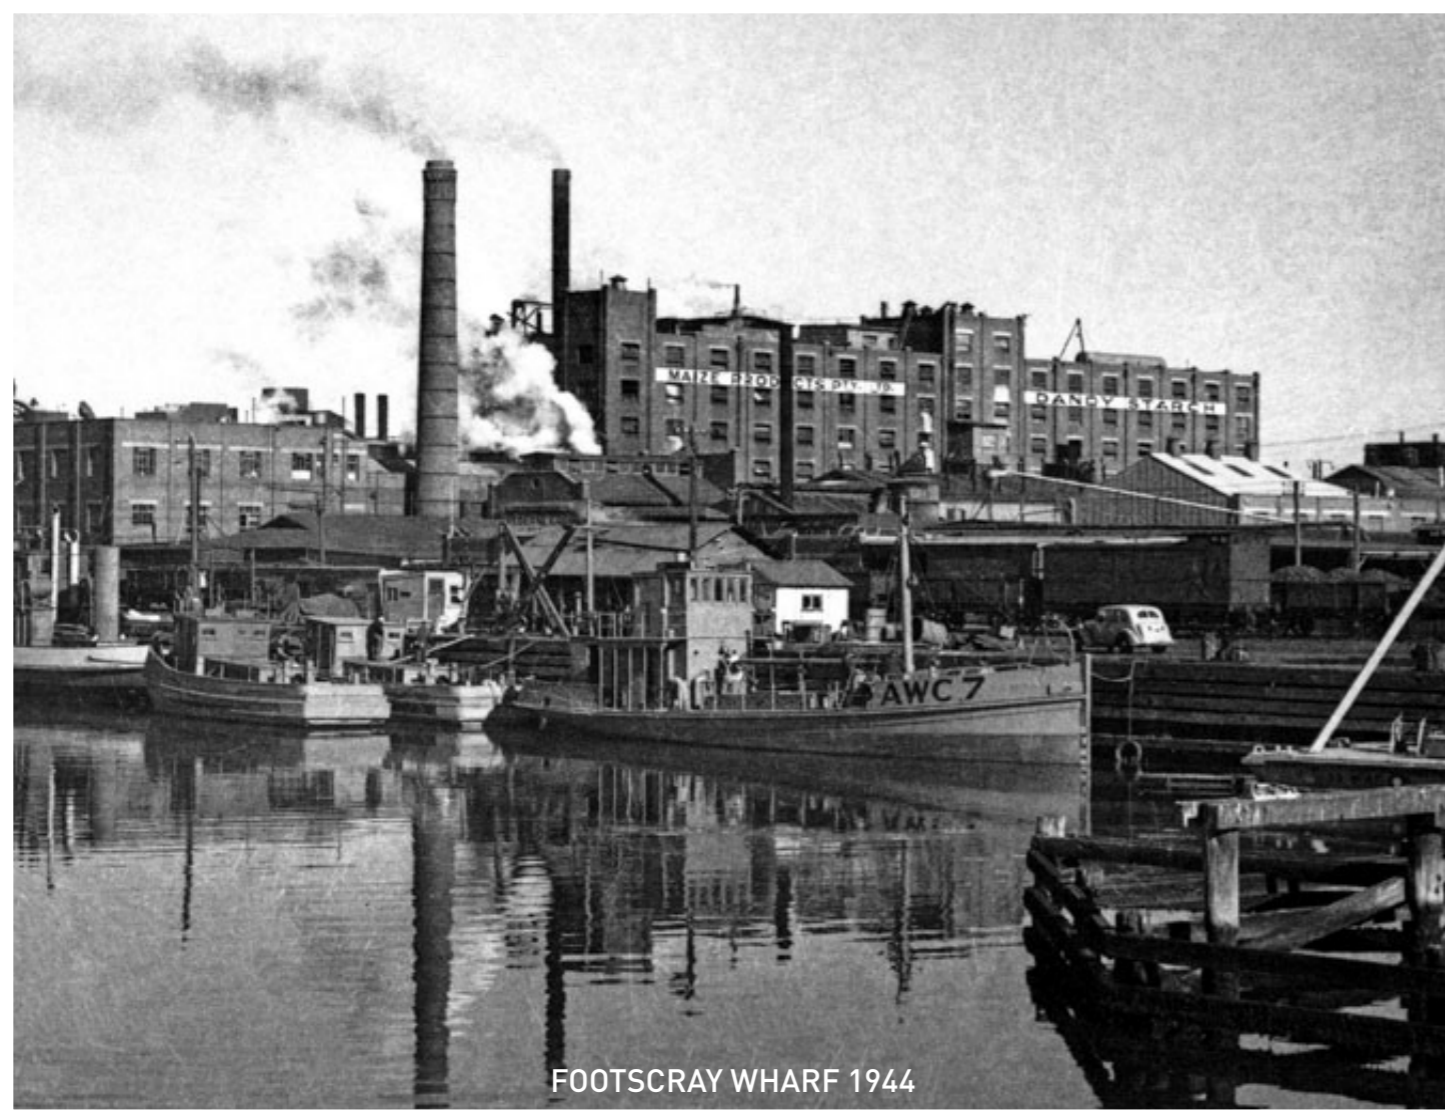

AERIAL OF MARIBYRNONG CROSSING NIGHT VIEW

4.7 m

4.5 m

AERIAL OF MARIBYRNONG CROSSING

AERIAL OF MARIBYRNONG CROSSING

EASTERN CONNECTIVITY

FOOTSCRAY WHARF 1944

ROPE TARRING