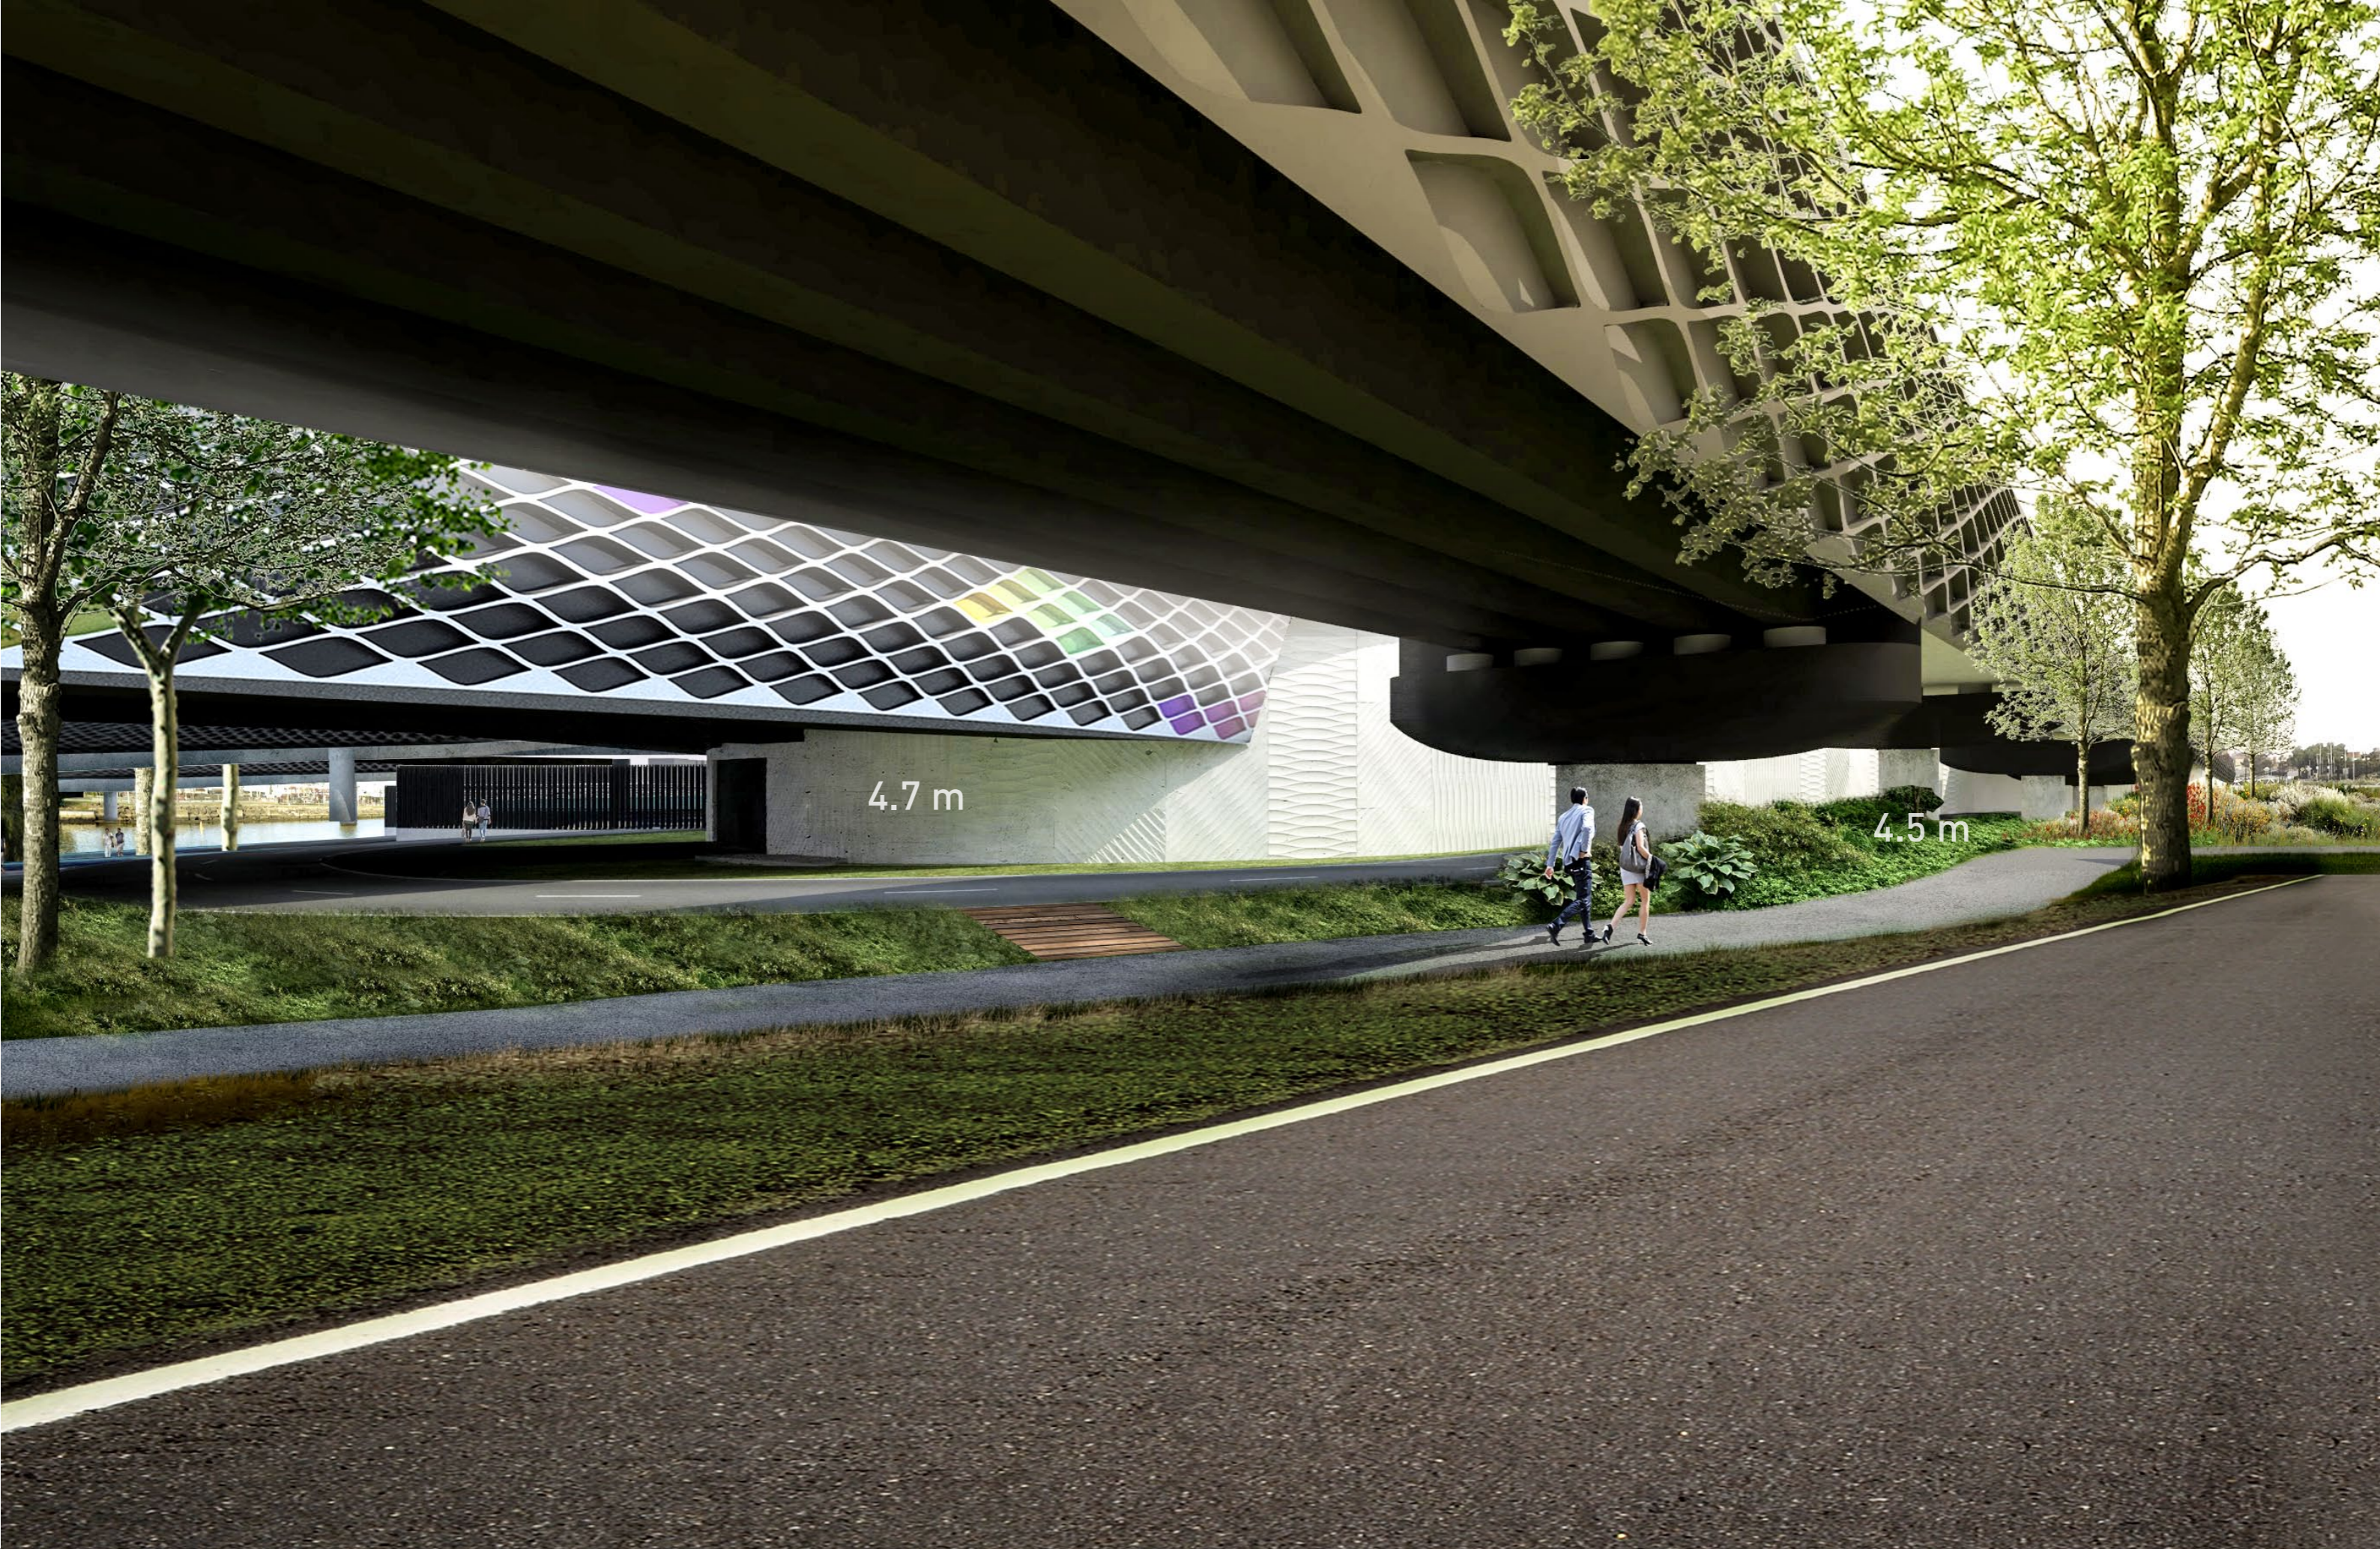

AERIAL OF MARIBYRNONG CROSSING NIGHT VIEW

4.7 m

4.5 m

AERIAL OF MARIBYRNONG CROSSING

AERIAL OF MARIBYRNONG CROSSING

EASTERN CONNECTIVITY

FOOTSCRAY WHARF 1944

ROPE TARRING