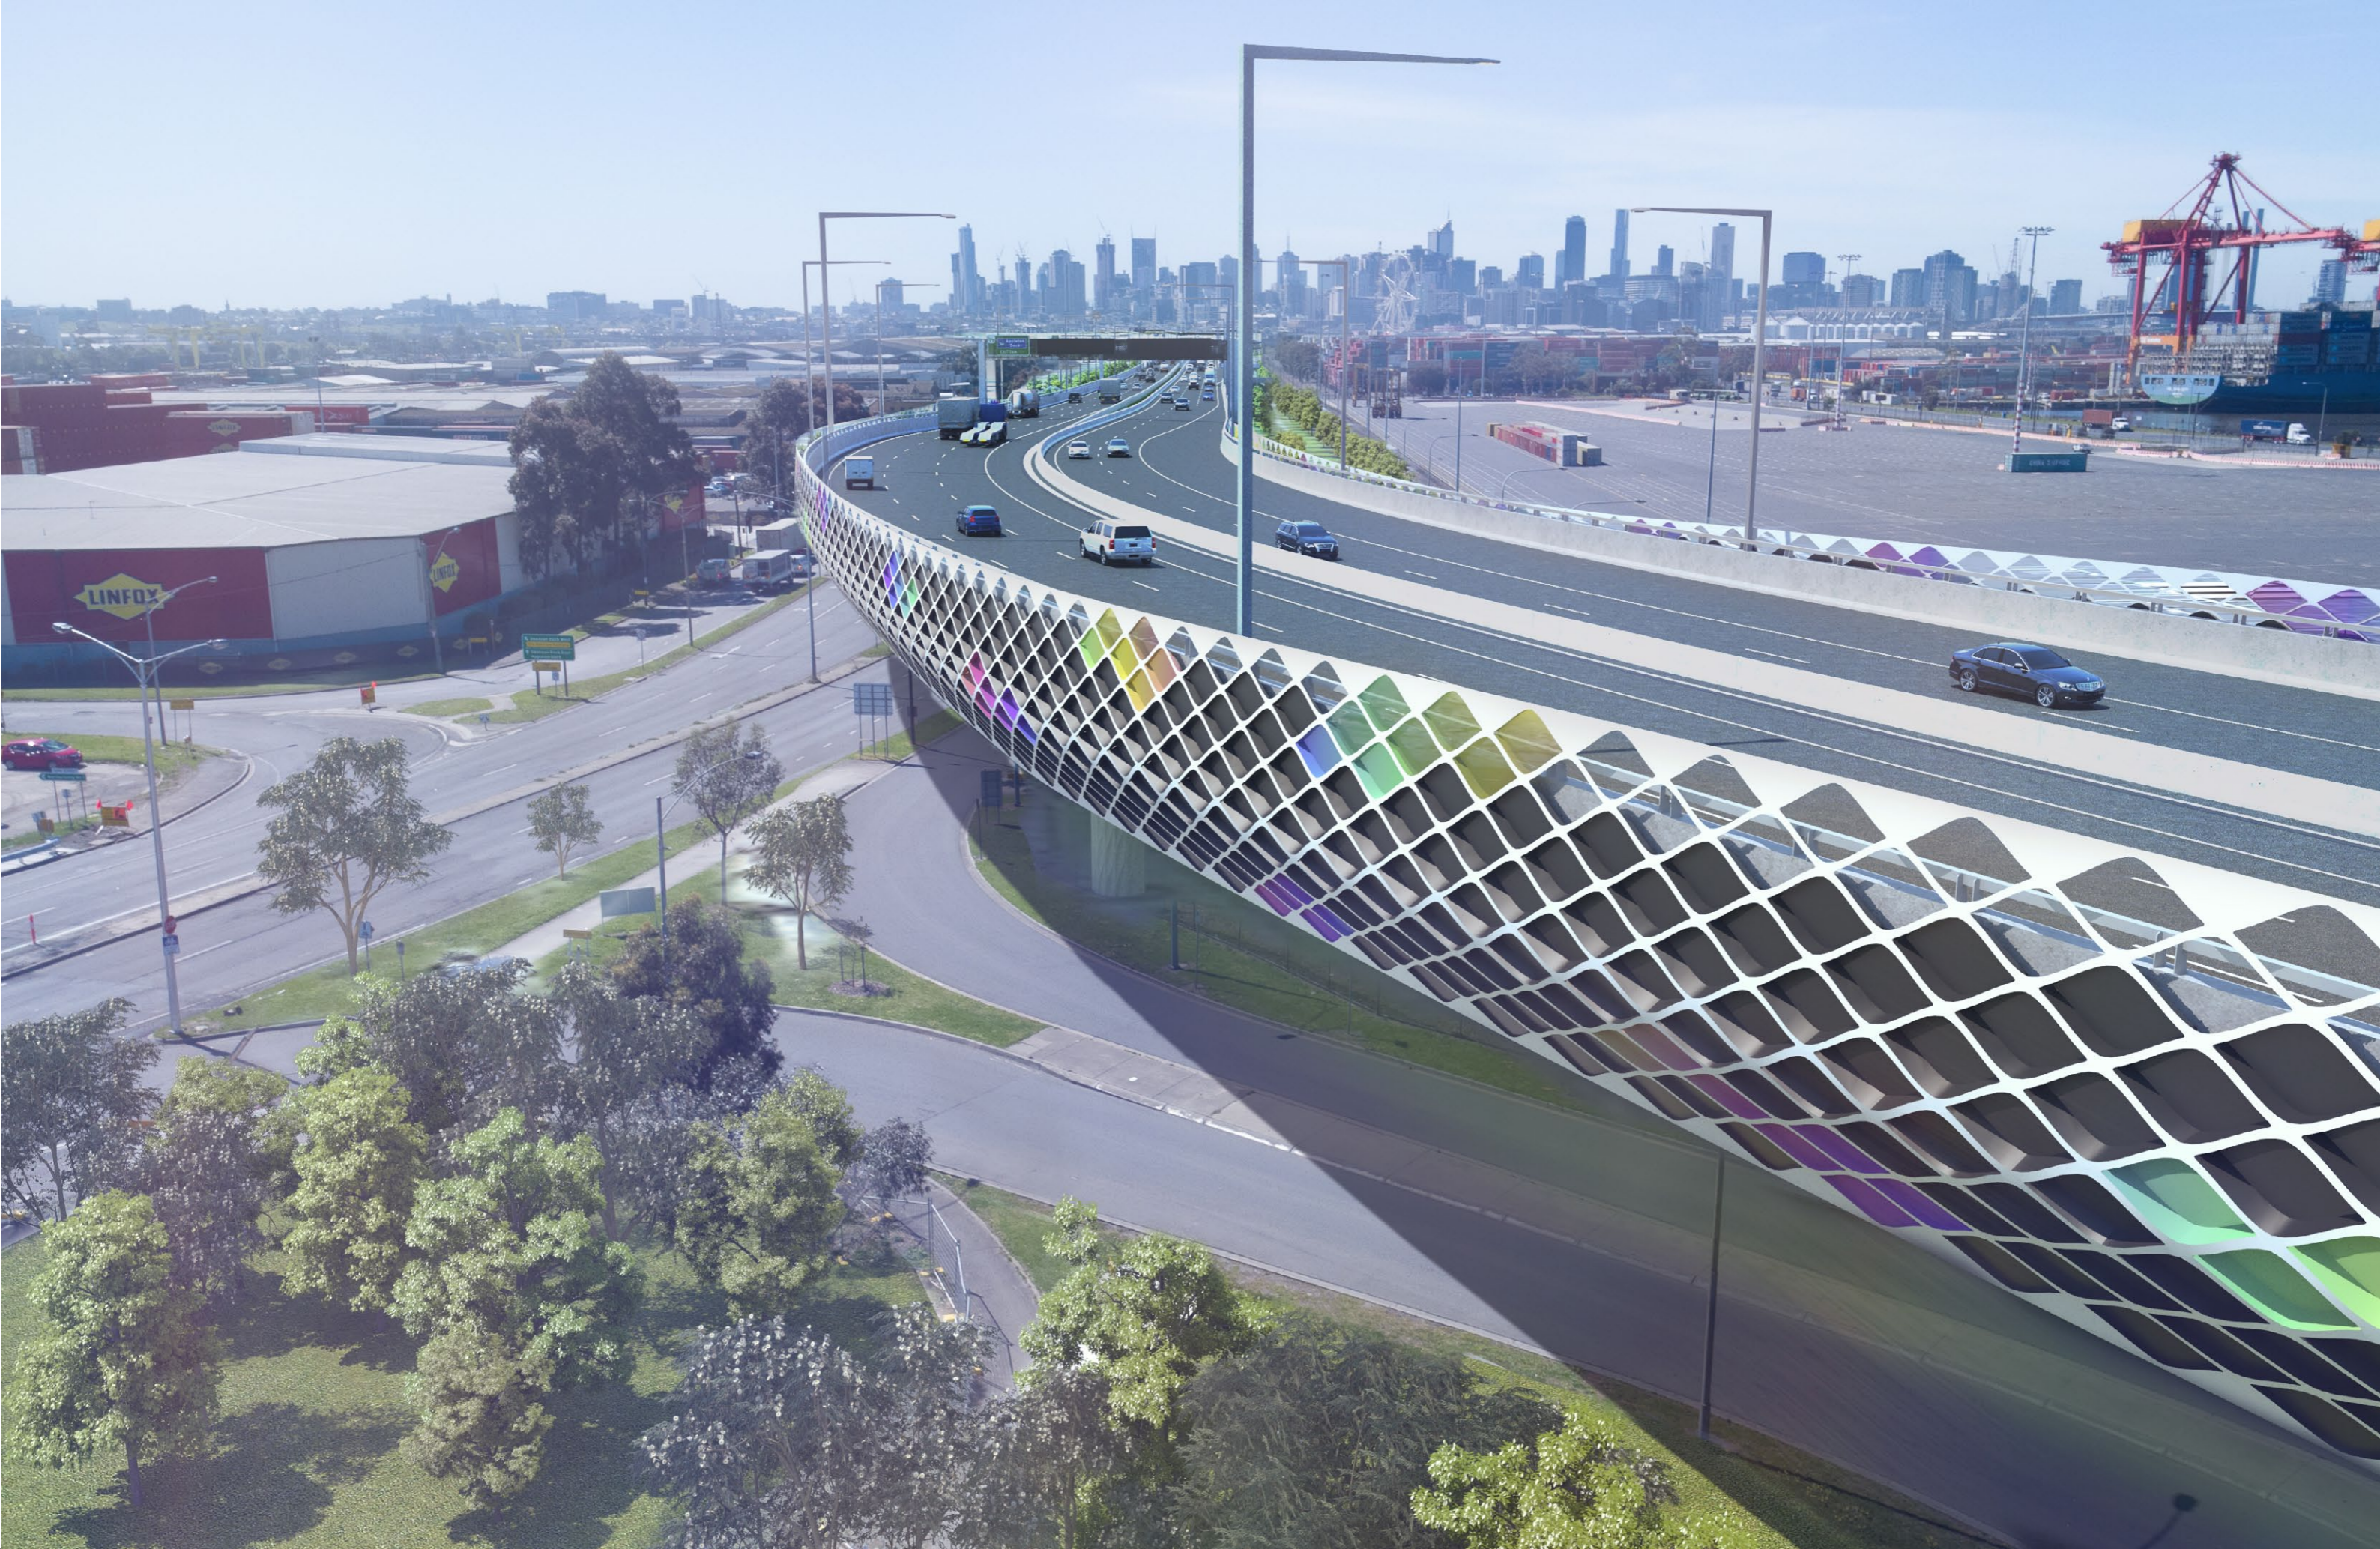

AERIAL OF MARIBYRNONG CROSSING NIGHT VIEW

4.7 m

4.5 m

AERIAL OF MARIBYRNONG CROSSING

AERIAL OF MARIBYRNONG CROSSING

EASTERN CONNECTIVITY

FOOTSCRAY WHARF 1944

ROPE TARRING